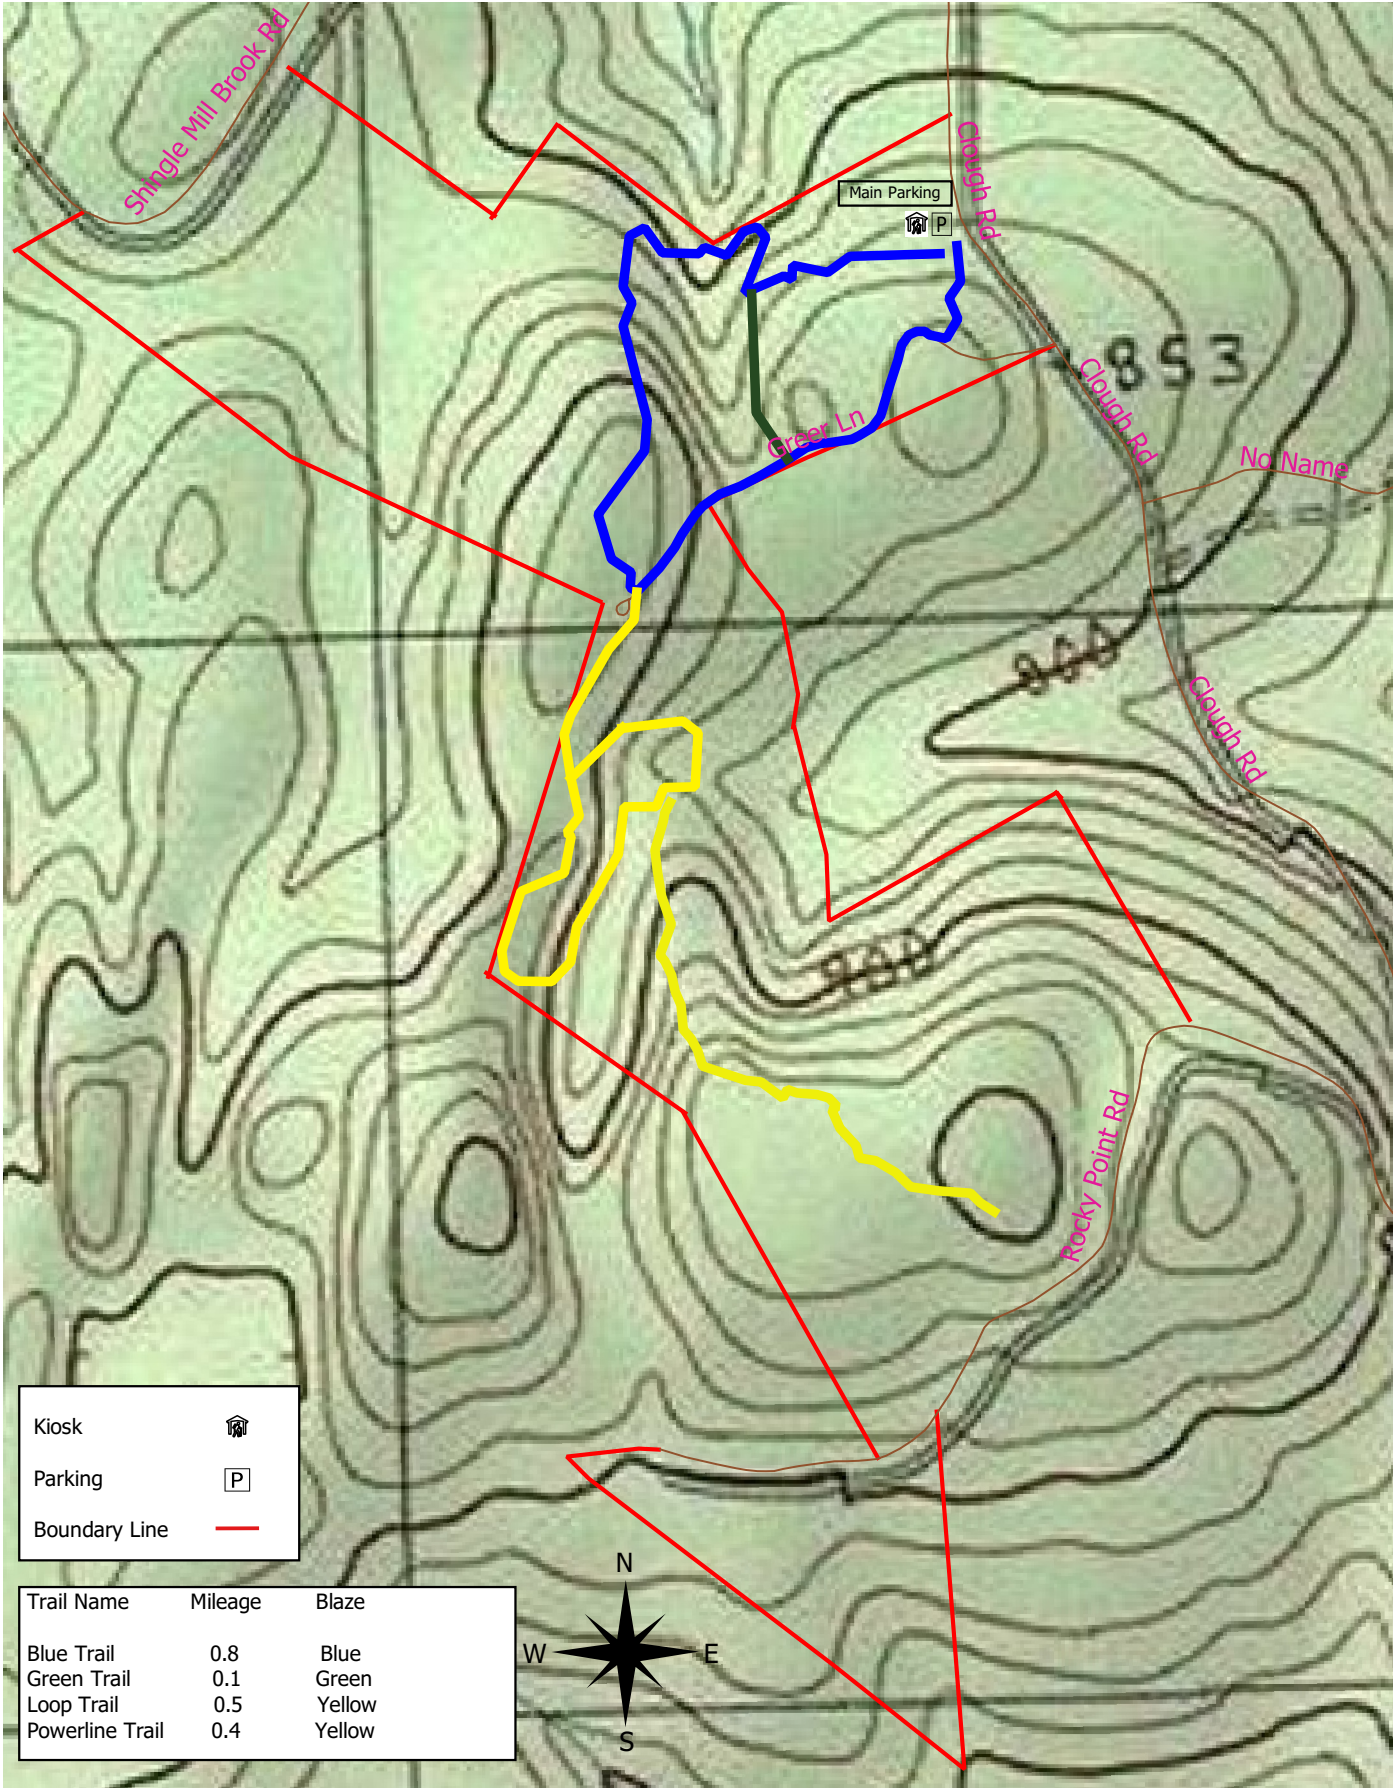

Rocky Ridge Town Forest

Kiosk	
Parking	
Boundary Line	

Trail Name	Mileage	Blaze
Blue Trail	0.8	Blue
Green Trail	0.1	Green
Loop Trail	0.5	Yellow
Powerline Trail	0.4	Yellow

Map created by Bryan Mika using QGIS, Garmin GPSmap 76CSx, and NH Granit