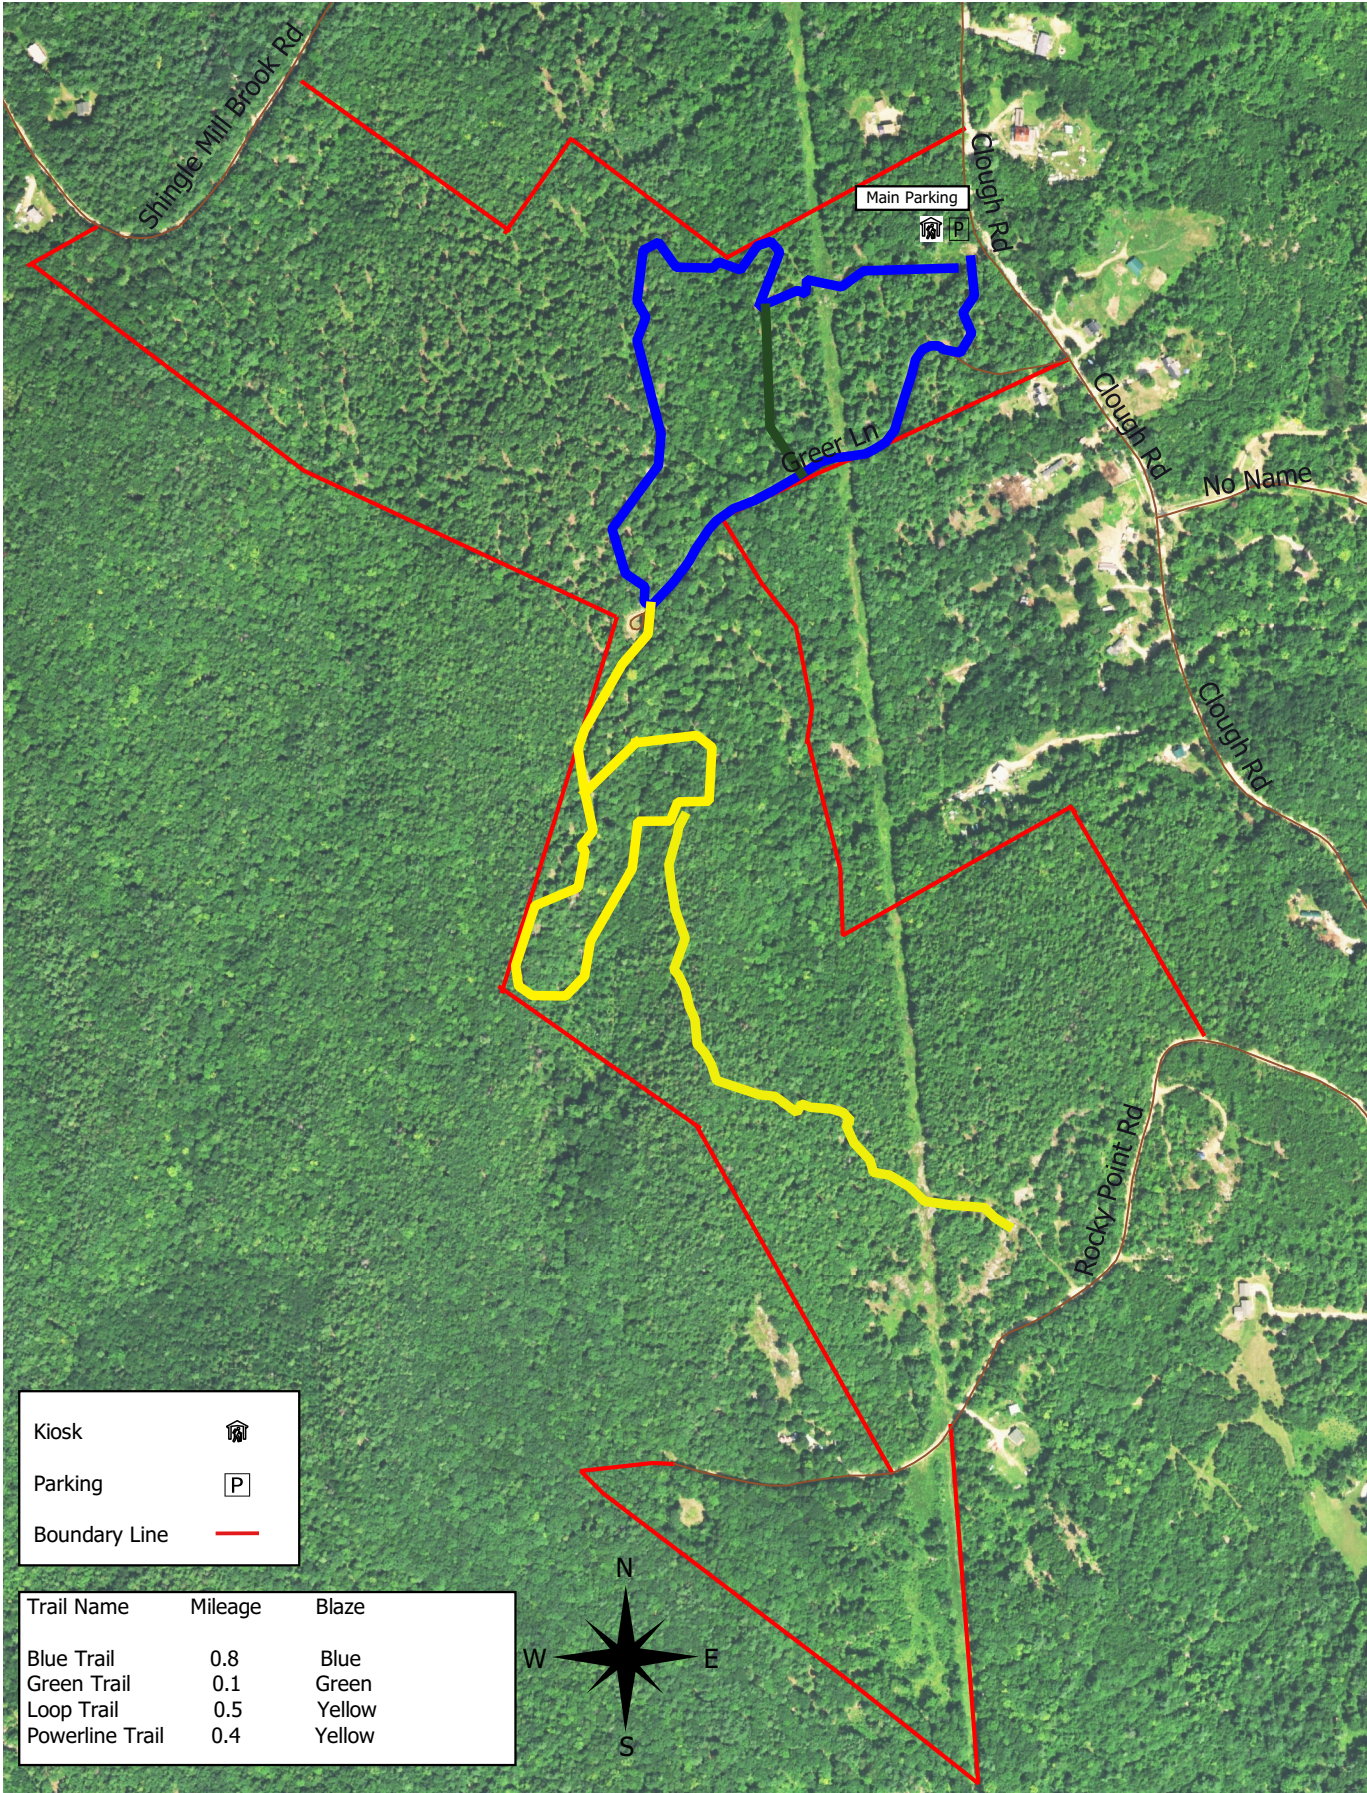

Rocky Ridge Town Forest

Kiosk	
Parking	
Boundary Line	

Trail Name	Mileage	Blaze
Blue Trail	0.8	Blue
Green Trail	0.1	Green
Loop Trail	0.5	Yellow
Powerline Trail	0.4	Yellow

Map created by Bryan Mika using QGIS, Garmin GPSmap 76CSx, and NH Granit